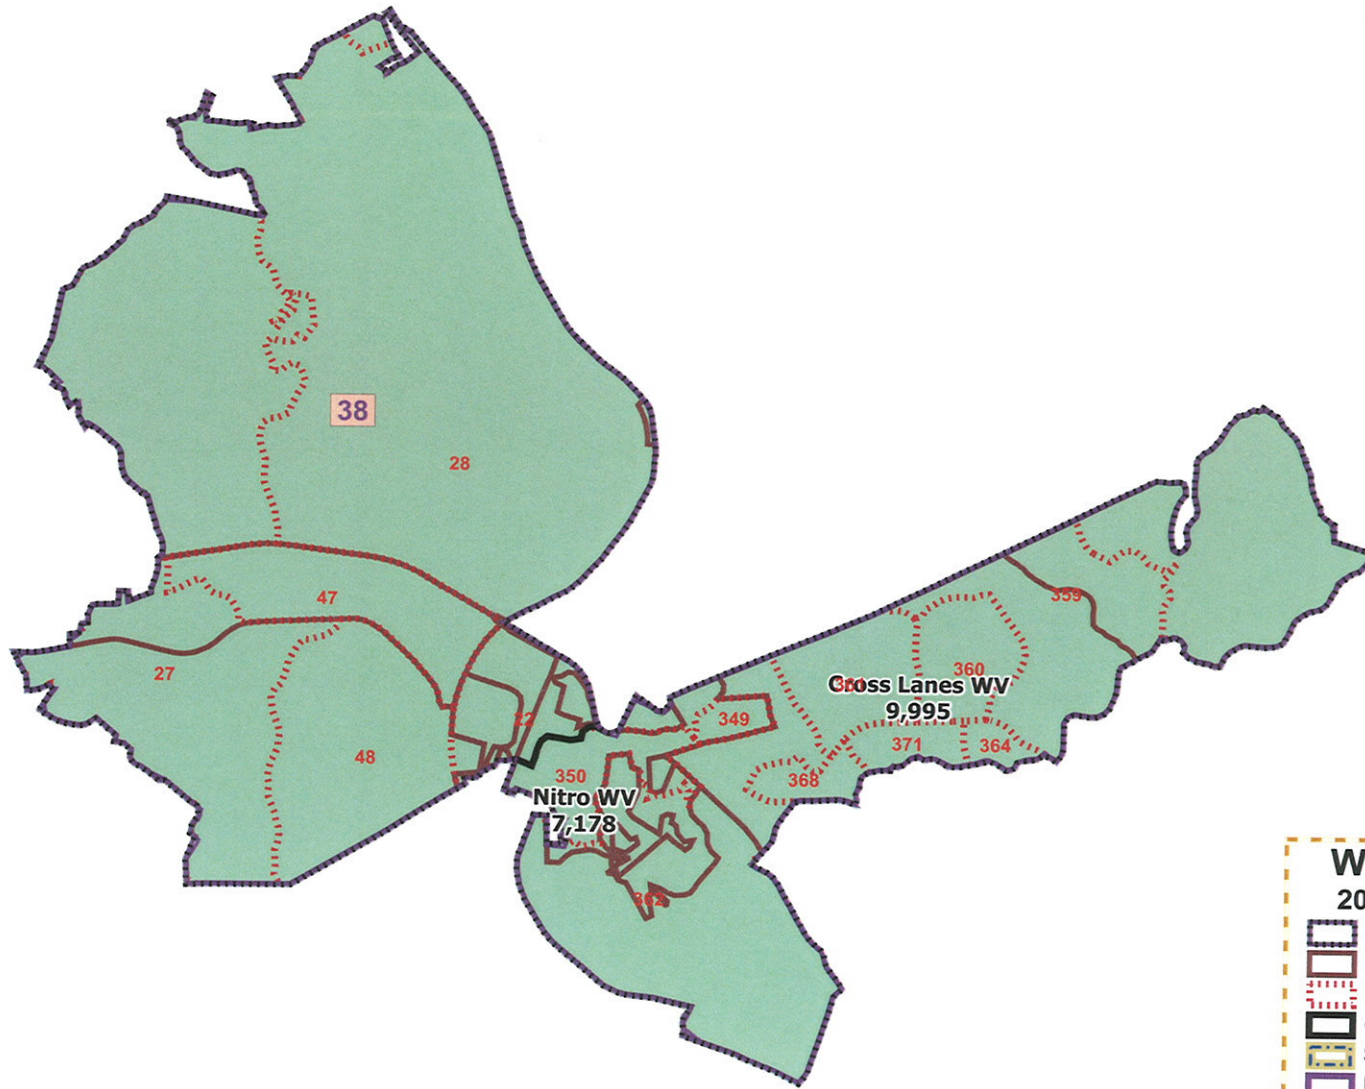

District: 38

West Virginia
2010 Populations

- Districts
- Municipality
- Precincts
- County
- State
- New District

House Final Plan 2X